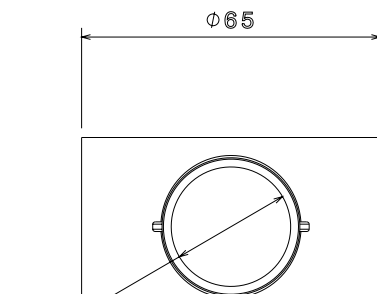

Packed in qty 20

ADDITIONAL NOTES

Manufactured to BS4607 part 1
Product includes 2 x M4 Brass Inserts

Isometric view

Side view

Front view

Top view