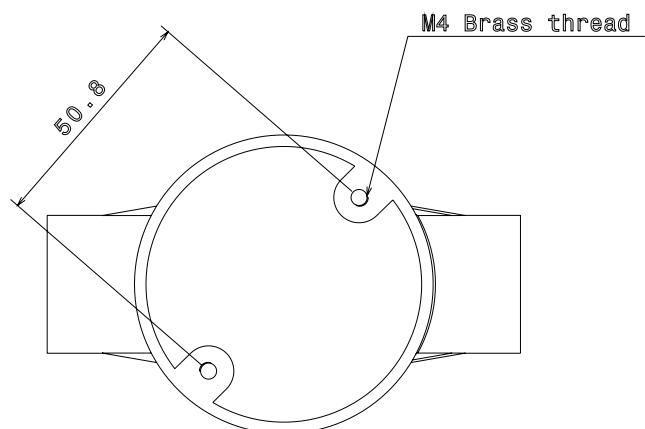

Packed in qty 20

ADDITIONAL NOTES

Manufactured to BS4607 part 1
Product includes 2 x M4 Brass Inserts

Isometric view

Side view

Front view

Top view