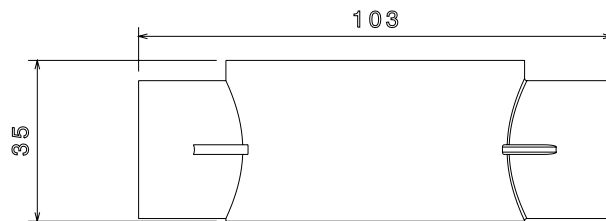

PRODUCT CODE: PB12B
PVC CONDUIT BOX

DESCRIPTION

25mm Through PVC Conduit Box

FINISH

Black

MATERIAL

PVC

PACKAGING

Packed in qty 20

ADDITIONAL NOTES

Manufactured to BS4607 part 1
Product includes 2 x M4 Brass Inserts

Isometric view

Side view

Front view

Top view